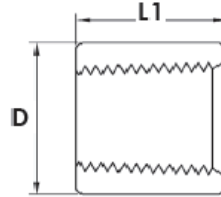

## THREADED HALF COUPLER

THREADED HALF COUPLER (THC)

PART NO.	SIZE	LENGTH (L1)	D	WEIGHT IN LBS.
THC-0012	1/8"	17/32"	0.563"	0.02
THC-0025	1/4"	17/32"	0.719"	0.04
THC-0038	3/8"	17/32"	0.875"	0.05
THC-0050	1/2"	23/32"	1.063"	0.08
THC-0075	3/4"	3/4"	1.313"	0.13
THC-0100	1"	15/16"	1.576"	0.19
THC-0125	1-1/4"	31/32"	1.900"	0.25
THC-0150	1-1/2"	31/32"	2.200"	0.34
THC-0200	2"	1"	2.750"	0.52
THC-0250	2-1/2"	1-1/2"	3.250"	1.10
THC-0300	3"	1-9/16"	4.000"	1.54
THC-0350	3-1/2"	1-5/8"	4.625"	1.65
THC-0400	4"	1-11/16"	5.000"	2.20
THC-0500	5"	2"	6.250"	6.08
THC-0600	6"	2 1/8"	7.390"	6.75
THC-0800	8"	2 1/4"	9.500"	9.95
THC-1000	10"	3"	11.750"	16.75
THC-1200	12"	3"	13.750"	18.35