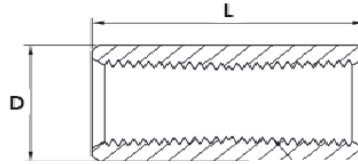

## THREADED FULL COUPLER

THREADED FULL COUPLER (TFC)

PART NO.	SIZE	LENGTH (L)	D	WEIGHT IN LBS.
TFC-0012	1/8"	3/4"	0.563"	0.04
TFC-0025	1/4"	1 1/8"	0.719"	0.08
TFC-0038	3/8"	1 1/8"	0.875"	0.10
TFC-0050	1/2"	1 1/2"	1.063"	0.17
TFC-0075	3/4"	1 9/16"	1.313"	0.25
TFC-0100	1"	1 15/16"	1.576"	0.39
TFC-0125	1-1/4"	2"	1.900"	0.50
TFC-0150	1-1/2"	2"	2.200"	0.68
TFC-0200	2"	2 1/16"	2.750"	1.04
TFC-0250	2-1/2"	3 1/16"	3.250"	2.20
TFC-0300	3"	3 3/16"	4.000"	3.09
TFC-0350	3-1/2"	3 5/16"	4.625"	3.31
TFC-0400	4"	3 7/16"	5.000"	4.41
TFC-0500	5"	4"	6.250"	12.15
TFC-0600	6"	4 1/4"	7.390"	13.50
TFC-0800	8"	4 1/2"	9.500"	19.90
TFC-1000	10"	6"	11.750"	33.50
TFC-1200	12"	6"	13.750"	36.70